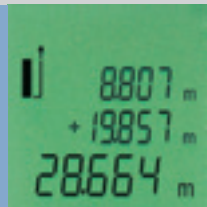

Leica DISTO™ A3

**The Robust One –
the indoor specialist with outdoor aspirations**

Robustness and easy handling are the defining characteristics of this instrument. In addition to the well-known shortcut keys, are the minimum and maximum measurement functions, which enable horizontal and diagonal measurements e.g. in corners. The built in Power Range Technology™ permits making measurements of up to 80 m without target plates. This makes the robust one outdoor capable. To keep you from forgetting your measured values, there is also a memory function.

**Measuring made easy –
with your robust and reliable partner!**

Robust with IP54 – important for construction sites.

Heights: child's play to use with a press of a button

Features	Your advantages
Measuring range of 0.05 m/0.16 ft up to 100 m/325 ft; typ. accuracy ± 1.5 mm/ ± 0.06 in	Fast and accurate measurement of distances
Power Range Technology™	Measure long distances, up to 80 m without the need for a target plate
Continuous measurement	Measuring of minimum and maximum distances, e.g. for measuring a room diagonal
4-line display	Read several measured values with a single glance
Illuminated display	Measurement readings are visible even in the dark
Integrated spirit-level function	Horizontal alignment
Targeting assistance	For lining up targets over longer distances and in open spaces
IP54	Spray water and dust proof – essential for construction sites

Power Range Technology™

Measure distances up to 80 m even without a target plate and without moving a step.

Simple to operate

Due to the shortcut keys addition and subtraction, as well as surface and volume calculations could not be easier.